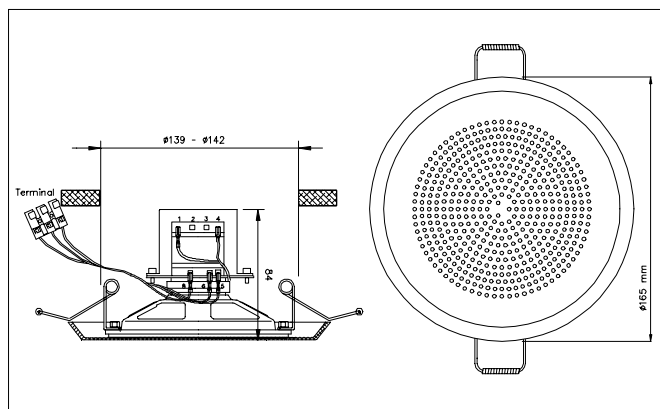

AutoVoice BR-200

6W Flush-mounted Loudspeaker BBR-BK560/T

6W Loudspeaker for flush-mounting

BBR-BK560/T flush-mounted loudspeaker is produced in aluminium, and is designed to reproduce vocal sound and music in the best possible fashion.

The speaker has a spring-loaded mounting system that makes installation quick and simple.

BBR-BK560/T is supplied in white as standard, but can be supplied in other RAL colours as required.

Technical specifications

| | |
|-------------------------------|---|
| Type | White aluminium flush-mounted loudspeaker |
| Connection | Rapid coupling (spring) |
| Dimensions (ØxD) | Ø165x84 |
| Weight with transformer | 0.5kg |
| Max. output | 6W |
| Impedance without transformer | 8ohm |
| Tapping (100V transformer) | 0.5W - 0.9W - 0.75W-1.5W - 3W - 6W |
| Effective frequency range | 110 - 15,000Hz |
| Sound pressure (SPL) 1w/m | 90dB |
| Distribution at v/1000Hz | 170° |
| SPL m/max. output | 97dB |