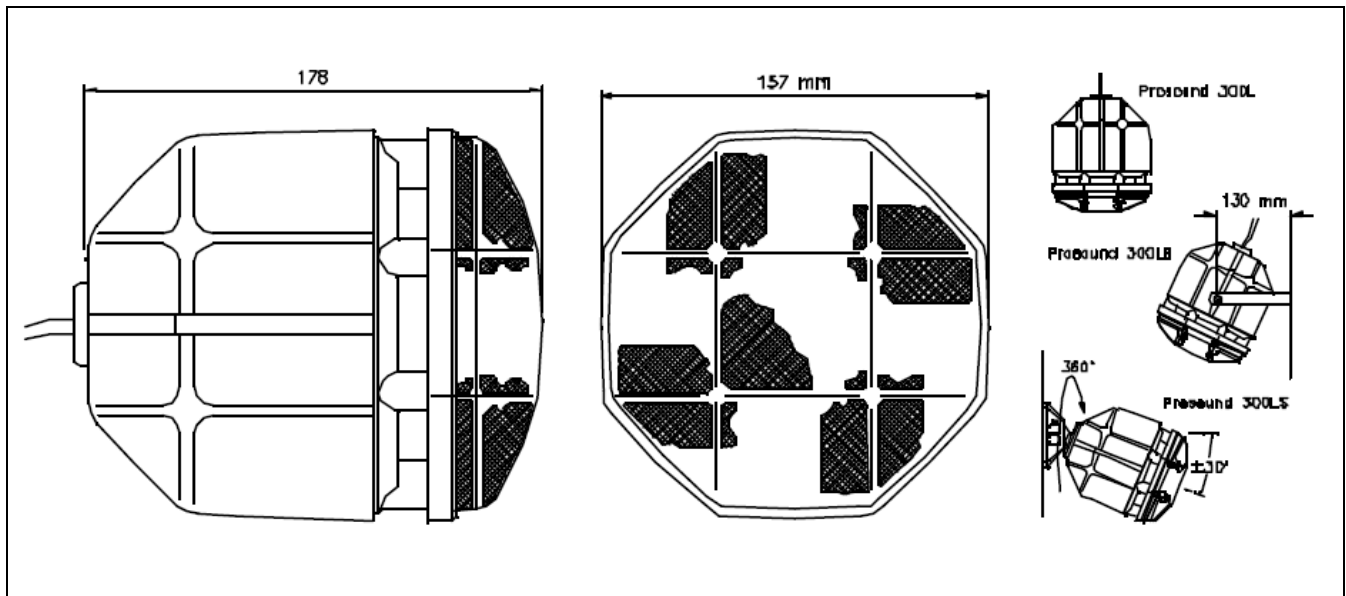

Part number	Description
116-BBR-BRAK01	Swivel bracket for BBR-PS300/T
116-BBR-PS300LBT	Loudspeaker pendulum 30 W

Dimensions

AUTRONICA FIRE AND SECURITY AS

Head office, Trondheim, NO-7483 Norway Tel: +47 73 58 25 00, fax: +47 73 58 25 01, e-mail: info@autronicafire.no
Oil and Gas division, Stavanger, Norway Tel: +47 51 84 09 00, fax: +47 51 84 09 99
Maritime division, Spikkestad, Norway Tel: +47 31 29 55 00, fax: +47 31 29 55 01

Visit Autronica Fire and Security AS' website: www.autronicafire.com